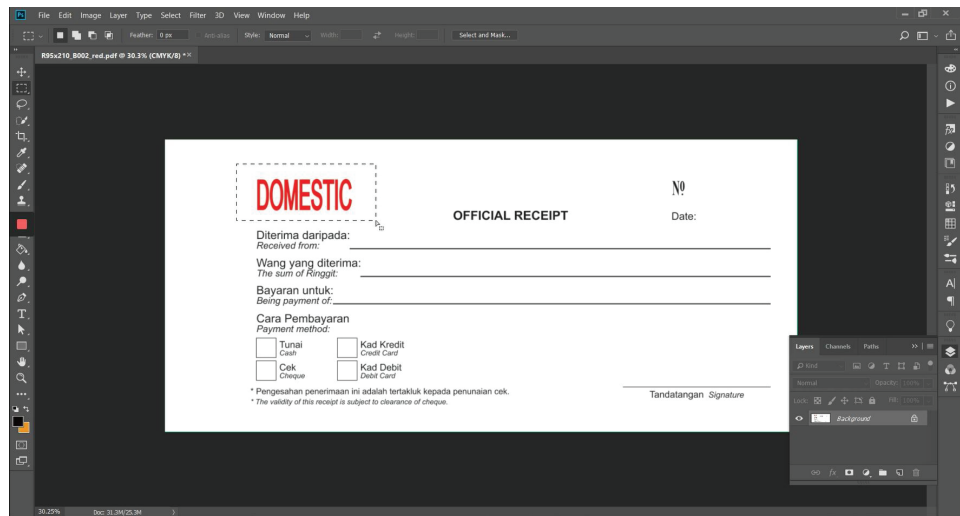

Step 1 : "DOMESTIC" in red color, need redo to magenta color.

Step 2 : Unlock the layer & duplicate the layer.

Step 3 : Rename 1st layer to "Magenta" as reminder. Rename 2nd layer to "Black" as reminder.