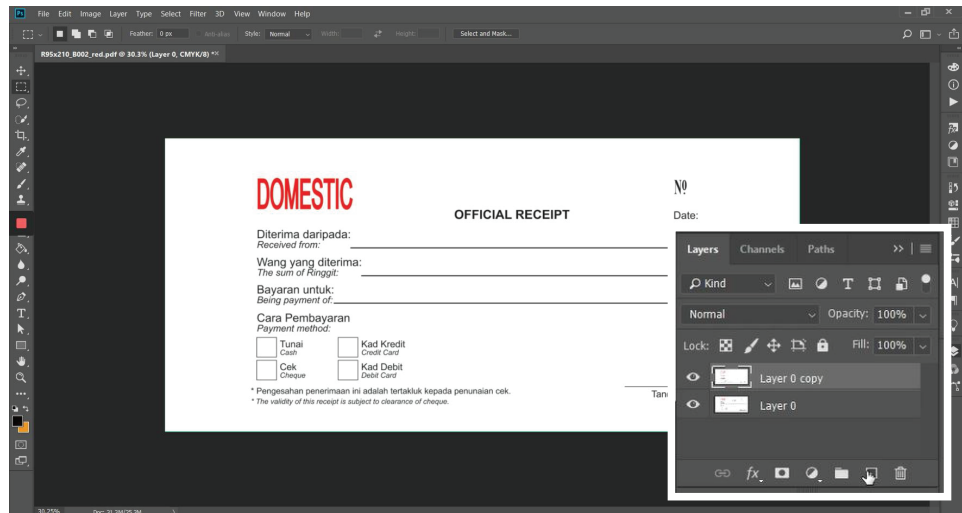

Step 1 : "DOMESTIC" in red color, need redo to magenta color.

Step 2 : Unlock the layer & duplicate the layer.

Step 3 : Rename 1st layer to "Magenta" as reminder. Rename 2nd layer to "Black" as reminder.